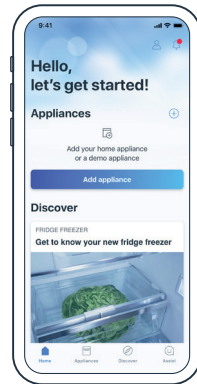

## Connect your fridge-freezer with Home Connect today

- 1 Download the Home Connect app and follow the instructions

- 2 Scan here to connect with the Home Connect app

Your QR-Code | **Scan here**

Do you have questions or would like to contact the Home Connect service hotline?

### Selected benefits of Home Connect:

- You can use your app to control and monitor your fridge-freezer from anywhere.
- If you have left the door open, you will receive a notification.
- Activate super cooling/freezing when you are out shopping to create the perfect conditions for your purchases when you arrive home.